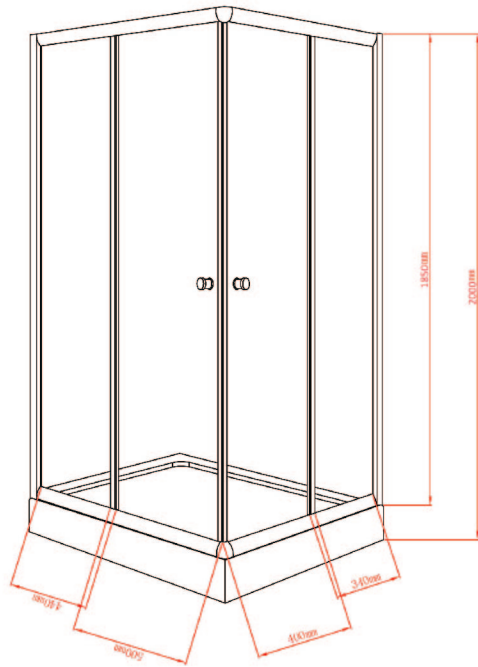

RAS - 205 FS

RAS - 205 FS | SIZE: 1200 X 900 X 2150

- Multifunction shower enclosure
- Steam bath with electronic control
- Hydro massage jets: 8 No.
- Rain shower
- Hot and cold mixer
- 3 Flow hand shower with flexible tube
- Ceiling light
- CD competable FM Radio with speaker
- Exhaust fan
- Hand free telephonic reciever
- Foot massage
- Ozone sterlizer

RAS - 206 FS

RAS - 206 FS | SIZE: 1050 X 1050 X 2160

- Ceiling light
- CD compatible FM Radio with speaker
- Exhaust fan
- Hand free telephonic receiver
- Foot massage
- Toiletary self
- Multifunction shower system
- Steam bath with feather touch digital control panel
- Hydro massage big jets: 4 No.
- Back massage jet : 4 No.
- Rain shower
- Hot and cold mixer
- 3 Flow hand shower with flexible tube

RAS - 207 FS

RAS - 207 FS | SIZE: 900 X 900 X 2160

- Multifunction shower system
- Steam bath with feather touch digital control panel
- Acupuncture massage jets: 8 No
- Rain shower
- Hot and cold mixer
- 3 Flow hand shower with flexible tube
- Ceiling light
- CD competable FM Radio with speaker
- Exhaust fan
- Hand free telephonic reciever
- Foot massage - Ozone sterlizer
- Toiletry self & vanity mirror

RAS - 211 BH

RAS - 211 BH | SIZE: 1000 X 800 X 1995

- Shower enclosure with tray - Square

RAS - 212 BH

RAS - 212 BH | SIZE: 1200 X 800 X 1995

- Shower enclosure with tray - Square

RAS - 213 BH

RAS - 213 BH | SIZE: 900 X 900 X 1995