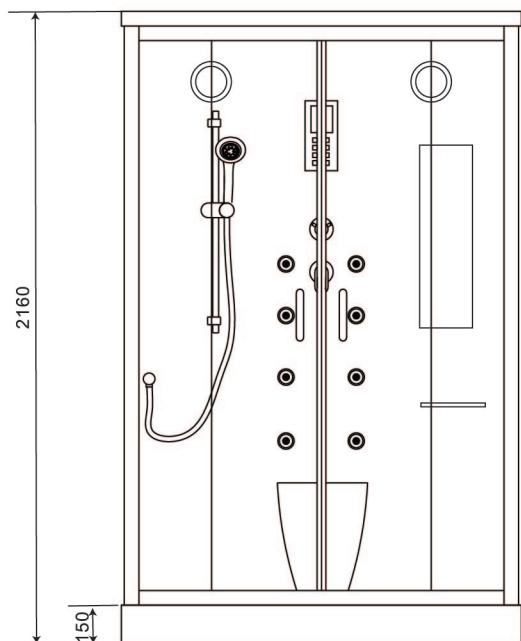

RAS - 205 FS

RAS - 205 FS | SIZE: 1200 X 900 X 2150

- Multifunction shower enclosure
- Steam bath with electronic control
- Hydro massage jets: 8 No.
- Rain shower
- Hot and cold mixer
- 3 Flow hand shower with flexible tube
- Ceiling light
- CD competable FM Radio with speaker
- Exhaust fan
- Hand free telephonic reciever
- Foot massage
- Ozone sterlizer

RAS - 206 FS

RAS - 206 FS | SIZE: 1050 X 1050 X 2160

- Ceiling light
- CD compatible FM Radio with speaker
- Exhaust fan
- Hand free telephonic receiver
- Foot massage
- Toiletary self
- Multifunction shower system
- Steam bath with feather touch digital control panel
- Hydro massage big jets: 4 No.
- Back massage jet : 4 No.
- Rain shower
- Hot and cold mixer
- 3 Flow hand shower with flexible tube

RAS - 207 FS

RAS - 207 FS | SIZE: 900 X 900 X 2160

- Multifunction shower system
- Steam bath with feather touch digital control panel
- Acupuncture massage jets: 8 No
- Rain shower
- Hot and cold mixer
- 3 Flow hand shower with flexible tube
- Ceiling light
- CD competable FM Radio with speaker
- Exhaust fan
- Hand free telephonic reciever
- Foot massage - Ozone sterlizer
- Toiletry self & vanity mirror

RAS - 211 BH

RAS - 211 BH | SIZE: 1000 X 800 X 1995

- Shower enclosure with tray - Square

RAS - 212 BH

RAS - 212 BH | SIZE: 1200 X 800 X 1995

- Shower enclosure with tray - Square

RAS - 213 BH

RAS - 213 BH | SIZE: 900 X 900 X 1995