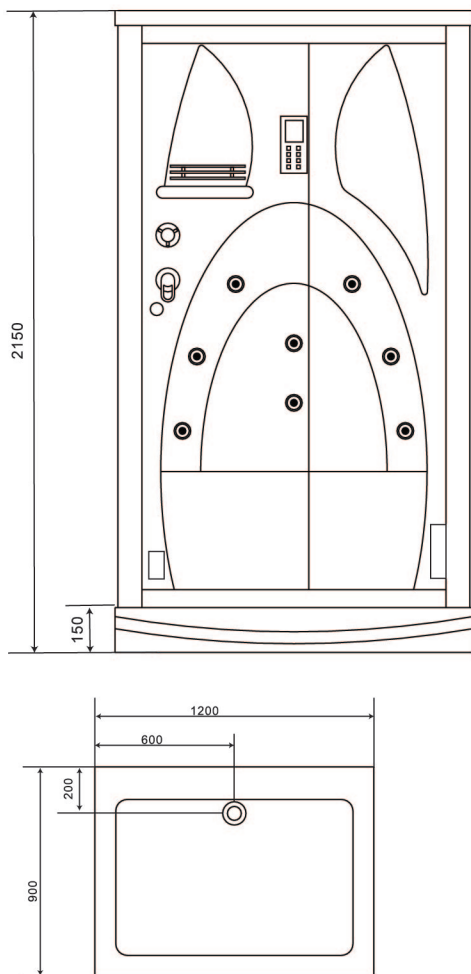

- Dume light
- CD competable FM Radio with speaker
- Exhaust fan

- Hand free telephonic reciever
- Foot massage
- Ozone sterlizer

RAS - 204 BH

RAS - 204 BH | SIZE: 1700 X 1300 X 2200

- Multifunction shower system with Steam and Sauna Bath
- Back massage jet
- Rain shower
- Hot and cold mixer

RAS - 205 FS

RAS - 205 FS | SIZE: 1200 X 900 X 2150

- Multifunction shower enclosure
- Steam bath with electronic control
- Hydro massage jets: 8 No.
- Rain shower
- Hot and cold mixer
- 3 Flow hand shower with flexible tube
- Ceiling light
- CD competable FM Radio with speaker
- Exhaust fan
- Hand free telephonic reciever
- Foot massage
- Ozone sterlizer

RAS - 206 FS

RAS - 206 FS | SIZE: 1050 X 1050 X 2160

- Ceiling light
- CD compatible FM Radio with speaker
- Exhaust fan
- Hand free telephonic receiver
- Foot massage
- Toiletary self
- Multifunction shower system
- Steam bath with feather touch digital control panel
- Hydro massage big jets: 4 No.
- Back massage jet : 4 No.
- Rain shower
- Hot and cold mixer
- 3 Flow hand shower with flexible tube

RAS - 211 BH

RAS - 211 BH | SIZE: 1000 X 800 X 1995

- Shower enclosure with tray - Square

RAS - 212 BH

RAS - 212 BH | SIZE: 1200 X 800 X 1995

- Shower enclosure with tray - Square

RAS - 213 BH

RAS - 213 BH | SIZE: 900 X 900 X 1995