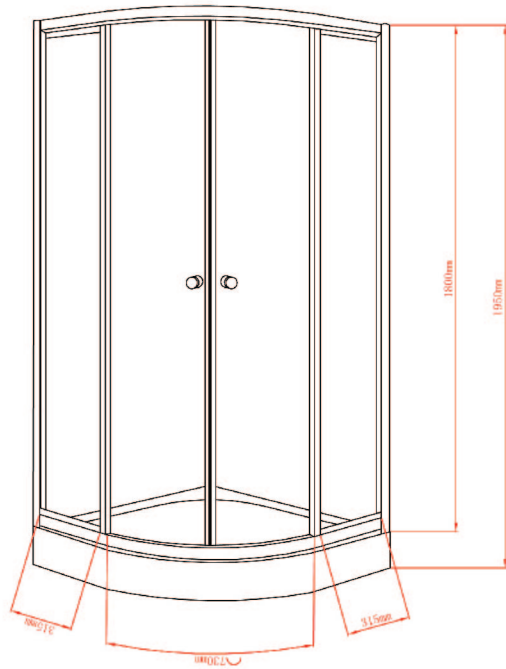

RAS DELTA™

THE NEW DIMENSION

Stimulate your senses

www.rasdelta.com

RAS - 202 BH

RAS - 202 BH | SIZE: 1500 X 1500 X 2200

- Bath tub with whirlpool system and multifunction shower enclosure
- Steam bath with electronic control
- Acupuncture massage jet : 6 No.
- Back massage Jet : 8 No.
- Rain shower - Hot and cold mixer
- 3 Flow hand shower with flexible tube
- Dume light & back light
- CD competable FM Radio with speaker
- Exhaust fan - Hand free telephonic reciever
- Foot massage - Ozone sterlizer
- Sami-automatic siphon
- Back rest, cloth rack and luxury self

RAS - 206 FS

RAS - 206 FS | SIZE: 1050 X 1050 X 2160

- Ceiling light
- CD compatible FM Radio with speaker
- Exhaust fan
- Hand free telephonic receiver
- Foot massage
- Toiletary self
- Multifunction shower system
- Steam bath with feather touch digital control panel
- Hydro massage big jets: 4 No.
- Back massage jet : 4 No.
- Rain shower
- Hot and cold mixer
- 3 Flow hand shower with flexible tube

RAS - 207 FS

RAS - 207 FS | SIZE: 900 X 900 X 2160

- Multifunction shower system
- Steam bath with feather touch digital control panel
- Acupuncture massage jets: 8 No
- Rain shower
- Hot and cold mixer
- 3 Flow hand shower with flexible tube
- Ceiling light
- CD competable FM Radio with speaker
- Exhaust fan
- Hand free telephonic reciever
- Foot massage - Ozone sterlizer
- Toiletry self & vanity mirror

RAS - 211 BH

RAS - 211 BH | SIZE: 1000 X 800 X 1995

- Shower enclosure with tray - Square

RAS - 212 BH

RAS - 212 BH | SIZE: 1200 X 800 X 1995

- Shower enclosure with tray - Square

RAS - 213 BH

RAS - 213 BH | SIZE: 900 X 900 X 1995