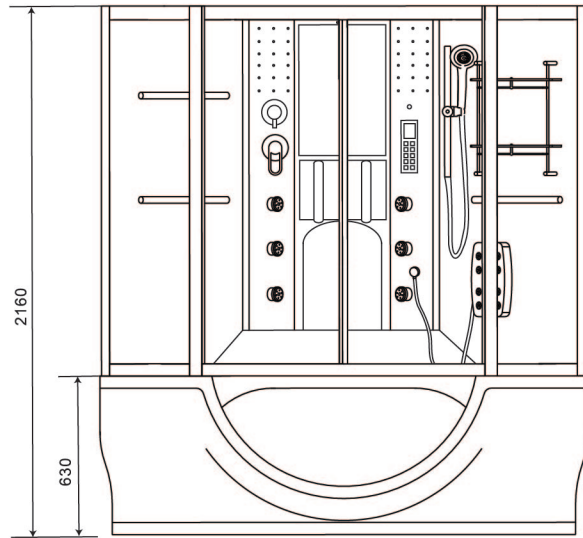

RAS DELTA™

THE NEW DIMENSION

Stimulate your senses

www.rasdelta.com

RAS - 202 BH

RAS - 202 BH | SIZE: 1500 X 1500 X 2200

- Bath tub with whirlpool system and multifunction shower enclosure
- Steam bath with electronic control
- Acupuncture massage jet : 6 No.
- Back massage Jet : 8 No.
- Rain shower - Hot and cold mixer
- 3 Flow hand shower with flexible tube
- Dume light & back light
- CD competable FM Radio with speaker
- Exhaust fan - Hand free telephonic reciever
- Foot massage - Ozone sterlizer
- Sami-automatic siphon
- Back rest, cloth rack and luxury self

RAS - 203 FS

RAS - 203 FS | SIZE: 1550 X 850 X 2160

- Bath tub with whirlpool system and multifunction shower enclosure
- Steam bath with electronic control
- Acupuncture massage jets: 10 No.
- Rain shower
- Hot and cold mixer
- 3 Flow hand shower with flexible tube
- Dume light
- CD competable FM Radio with speaker
- Exhaust fan
- Hand free telephonic reciever
- Foot massage
- Ozone sterlizer

RAS - 201 FS

RAS - 201 FS | SIZE: 1500 X 1500 X 2160

- Bath tub with whirlpool system and multifunction shower enclosure
- Steam bath with electronic control
- Acupuncture massage jets: 10 No.

- Rain shower
- Hot and cold mixer
- 3 Flow hand shower with flexible tube

RAS - 211 BH

RAS - 211 BH | SIZE: 1000 X 800 X 1995

- Shower enclosure with tray - Square

RAS - 212 BH

RAS - 212 BH | SIZE: 1200 X 800 X 1995

- Shower enclosure with tray - Square

RAS - 213 BH

RAS - 213 BH | SIZE: 900 X 900 X 1995