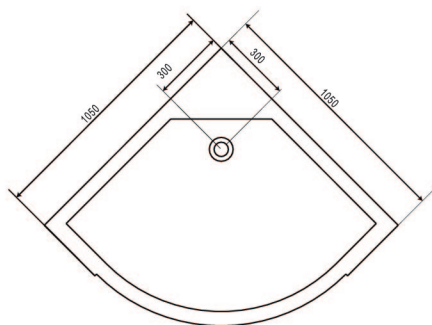

RAS - 205 FS

RAS - 205 FS | SIZE: 1200 X 900 X 2150

- Multifunction shower enclosure
- Steam bath with electronic control
- Hydro massage jets: 8 No.
- Rain shower
- Hot and cold mixer
- 3 Flow hand shower with flexible tube
- Ceiling light
- CD competable FM Radio with speaker
- Exhaust fan
- Hand free telephonic reciever
- Foot massage
- Ozone sterlizer

RAS - 206 FS

RAS - 206 FS | SIZE: 1050 X 1050 X 2160

- Ceiling light
- CD compatible FM Radio with speaker
- Exhaust fan
- Hand free telephonic receiver
- Foot massage
- Toiletary self
- Multifunction shower system
- Steam bath with feather touch digital control panel
- Hydro massage big jets: 4 No.
- Back massage jet : 4 No.
- Rain shower
- Hot and cold mixer
- 3 Flow hand shower with flexible tube

RAS - 211 BH

RAS - 211 BH | SIZE: 1000 X 800 X 1995

- Shower enclosure with tray - Square

RAS - 212 BH

RAS - 212 BH | SIZE: 1200 X 800 X 1995

- Shower enclosure with tray - Square

RAS - 213 BH

RAS - 213 BH | SIZE: 900 X 900 X 1995