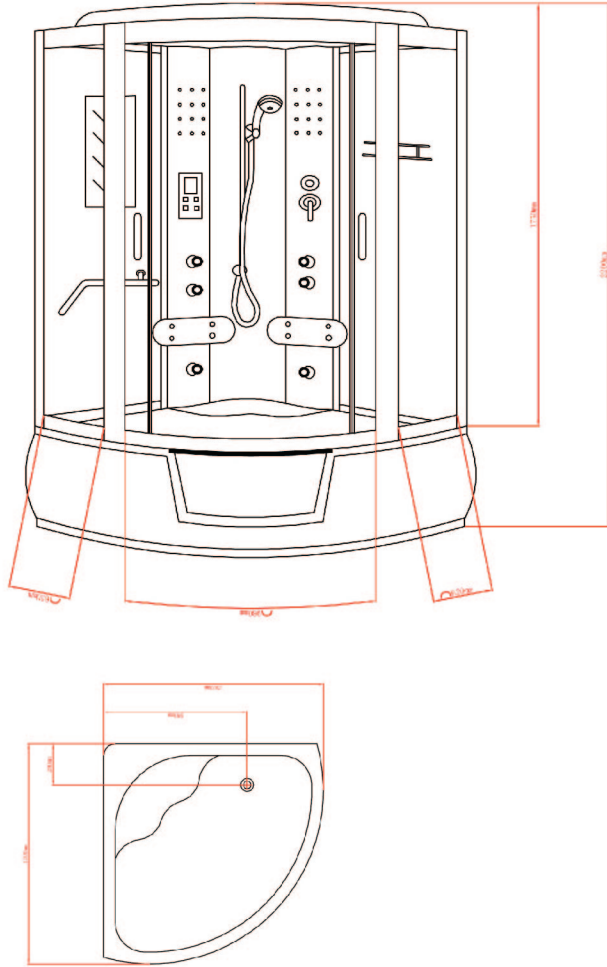

RAS DELTA™

THE NEW DIMENSION

Stimulate your senses

www.rasdelta.com

RAS - 202 BH

RAS - 202 BH | SIZE: 1500 X 1500 X 2200

- Bath tub with whirlpool system and multifunction shower enclosure
- Steam bath with electronic control
- Acupuncture massage jet : 6 No.
- Back massage Jet : 8 No.
- Rain shower - Hot and cold mixer
- 3 Flow hand shower with flexible tube
- Dume light & back light
- CD competable FM Radio with speaker
- Exhaust fan - Hand free telephonic reciever
- Foot massage - Ozone sterlizer
- Sami-automatic siphon
- Back rest, cloth rack and luxury self

RAS - 203 FS

RAS - 203 FS | SIZE: 1550 X 850 X 2160

- Bath tub with whirlpool system and multifunction shower enclosure
- Steam bath with electronic control
- Acupuncture massage jets: 10 No.
- Rain shower
- Hot and cold mixer
- 3 Flow hand shower with flexible tube
- Dume light
- CD competable FM Radio with speaker
- Exhaust fan
- Hand free telephonic reciever
- Foot massage
- Ozone sterlizer

RAS - 201 FS

RAS - 201 FS | SIZE: 1500 X 1500 X 2160

- Bath tub with whirlpool system and multifunction shower enclosure
- Steam bath with electronic control
- Acupuncture massage jets: 10 No.

- Rain shower
- Hot and cold mixer
- 3 Flow hand shower with flexible tube

RAS - 211 BH

RAS - 211 BH | SIZE: 1000 X 800 X 1995

- Shower enclosure with tray - Square

RAS - 212 BH

RAS - 212 BH | SIZE: 1200 X 800 X 1995

- Shower enclosure with tray - Square

RAS - 213 BH

RAS - 213 BH | SIZE: 900 X 900 X 1995