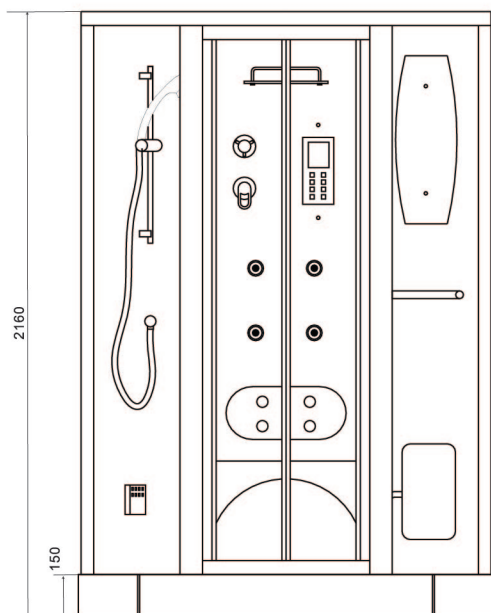

- 3 Flow hand shower with sliding bar
- Dume light
- CD competable FM Radio with speaker

- Exhaust fan
- Hand free telephonic reciever
- Foot massage
- Ozone sterlizer

- Deodorant siphon
- Explosion proof lamp
- Sand glass, Wooden bucket
- Waterproof temprature

RAS - 205 FS

RAS - 205 FS | SIZE: 1200 X 900 X 2150

- Multifunction shower enclosure
- Steam bath with electronic control
- Hydro massage jets: 8 No.
- Rain shower
- Hot and cold mixer
- 3 Flow hand shower with flexible tube
- Ceiling light
- CD competable FM Radio with speaker
- Exhaust fan
- Hand free telephonic reciever
- Foot massage
- Ozone sterlizer

RAS - 206 FS

RAS - 206 FS | SIZE: 1050 X 1050 X 2160

- Ceiling light
- CD compatible FM Radio with speaker
- Exhaust fan
- Hand free telephonic receiver
- Foot massage
- Toiletary self
- Multifunction shower system
- Steam bath with feather touch digital control panel
- Hydro massage big jets: 4 No.
- Back massage jet : 4 No.
- Rain shower
- Hot and cold mixer
- 3 Flow hand shower with flexible tube

RAS - 207 FS

RAS - 207 FS | SIZE: 900 X 900 X 2160

- Multifunction shower system
- Steam bath with feather touch digital control panel
- Acupuncture massage jets: 8 No
- Rain shower
- Hot and cold mixer
- 3 Flow hand shower with flexible tube
- Ceiling light
- CD competable FM Radio with speaker
- Exhaust fan
- Hand free telephonic reciever
- Foot massage - Ozone sterlizer
- Toiletry self & vanity mirror