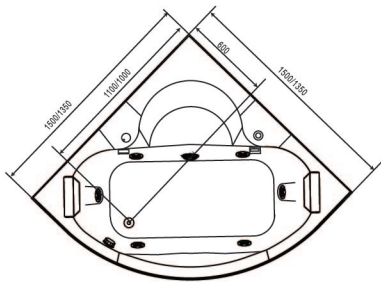

RAS DELTA™

THE NEW DIMENSION

Stimulate your senses

www.rasdelta.com

RAS - 202 BH

RAS - 202 BH | SIZE: 1500 X 1500 X 2200

- Bath tub with whirlpool system and multifunction shower enclosure
- Steam bath with electronic control
- Acupuncture massage jet : 6 No.
- Back massage Jet : 8 No.
- Rain shower - Hot and cold mixer
- 3 Flow hand shower with flexible tube
- Dume light & back light
- CD competable FM Radio with speaker
- Exhaust fan - Hand free telephonic reciever
- Foot massage - Ozone sterlizer
- Sami-automatic siphon
- Back rest, cloth rack and luxury self

RAS - 203 FS

RAS - 203 FS | SIZE: 1550 X 850 X 2160

- Bath tub with whirlpool system and multifunction shower enclosure
- Steam bath with electronic control
- Acupuncture massage jets: 10 No.
- Rain shower
- Hot and cold mixer
- 3 Flow hand shower with flexible tube
- Dume light
- CD competable FM Radio with speaker
- Exhaust fan
- Hand free telephonic reciever
- Foot massage
- Ozone sterlizer

RAS - 201 FS

RAS - 201 FS | SIZE: 1500 X 1500 X 2160

- Bath tub with whirlpool system and multifunction shower enclosure
- Steam bath with electronic control
- Acupuncture massage jets: 10 No.

- Rain shower
- Hot and cold mixer
- 3 Flow hand shower with flexible tube

RAS - 211 BH

RAS - 211 BH | SIZE: 1000 X 800 X 1995

- Shower enclosure with tray - Square

RAS - 212 BH

RAS - 212 BH | SIZE: 1200 X 800 X 1995

- Shower enclosure with tray - Square

RAS - 213 BH

RAS - 213 BH | SIZE: 900 X 900 X 1995