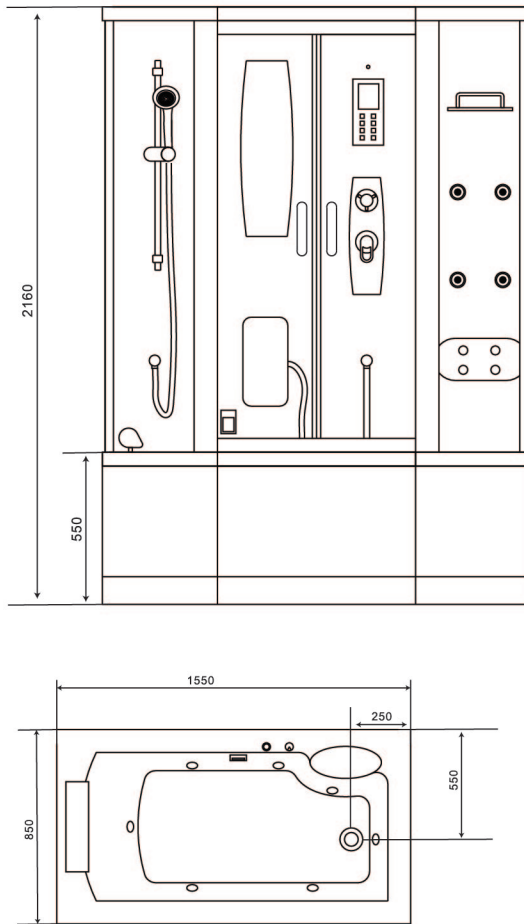

RAS DELTA™

THE NEW DIMENSION

Stimulate your senses

www.rasdelta.com

RAS - 202 BH

RAS - 202 BH | SIZE: 1500 X 1500 X 2200

- Bath tub with whirlpool system and multifunction shower enclosure
- Steam bath with electronic control
- Acupuncture massage jet : 6 No.
- Back massage Jet : 8 No.
- Rain shower - Hot and cold mixer
- 3 Flow hand shower with flexible tube
- Dume light & back light
- CD competable FM Radio with speaker
- Exhaust fan - Hand free telephonic reciever
- Foot massage - Ozone sterlizer
- Sami-automatic siphon
- Back rest, cloth rack and luxury self

RAS - 203 FS

RAS - 203 FS | SIZE: 1550 X 850 X 2160

- Bath tub with whirlpool system and multifunction shower enclosure
- Steam bath with electronic control
- Acupuncture massage jets: 10 No.
- Rain shower
- Hot and cold mixer
- 3 Flow hand shower with flexible tube
- Dume light
- CD competable FM Radio with speaker
- Exhaust fan
- Hand free telephonic reciever
- Foot massage
- Ozone sterlizer

RAS - 201 FS

RAS - 201 FS | SIZE: 1500 X 1500 X 2160

- Bath tub with whirlpool system and multifunction shower enclosure
- Steam bath with electronic control
- Acupuncture massage jets: 10 No.

- Rain shower
- Hot and cold mixer
- 3 Flow hand shower with flexible tube

RAS - 211 BH

RAS - 211 BH | SIZE: 1000 X 800 X 1995

- Shower enclosure with tray - Square

RAS - 212 BH

RAS - 212 BH | SIZE: 1200 X 800 X 1995

- Shower enclosure with tray - Square

RAS - 213 BH

RAS - 213 BH | SIZE: 900 X 900 X 1995