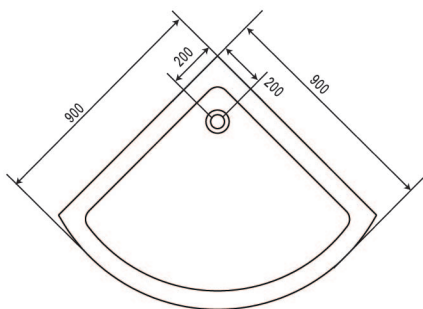

RAS - 205 FS

RAS - 205 FS | SIZE: 1200 X 900 X 2150

- Multifunction shower enclosure
- Steam bath with electronic control
- Hydro massage jets: 8 No.
- Rain shower
- Hot and cold mixer
- 3 Flow hand shower with flexible tube
- Ceiling light
- CD competable FM Radio with speaker
- Exhaust fan
- Hand free telephonic reciever
- Foot massage
- Ozone sterlizer

RAS - 206 FS

RAS - 206 FS | SIZE: 1050 X 1050 X 2160

- Ceiling light
- CD compatible FM Radio with speaker
- Exhaust fan
- Hand free telephonic receiver
- Foot massage
- Toiletary self
- Multifunction shower system
- Steam bath with feather touch digital control panel
- Hydro massage big jets: 4 No.
- Back massage jet : 4 No.
- Rain shower
- Hot and cold mixer
- 3 Flow hand shower with flexible tube

RAS - 207 FS

RAS - 207 FS | SIZE: 900 X 900 X 2160

- Multifunction shower system
- Steam bath with feather touch digital control panel
- Acupuncture massage jets: 8 No
- Rain shower
- Hot and cold mixer
- 3 Flow hand shower with flexible tube
- Ceiling light
- CD competable FM Radio with speaker
- Exhaust fan
- Hand free telephonic reciever
- Foot massage - Ozone sterlizer
- Toiletry self & vanity mirror

RAS - 211 BH

RAS - 211 BH | SIZE: 1000 X 800 X 1995

- Shower enclosure with tray - Square

RAS - 212 BH

RAS - 212 BH | SIZE: 1200 X 800 X 1995

- Shower enclosure with tray - Square

RAS - 213 BH

RAS - 213 BH | SIZE: 900 X 900 X 1995