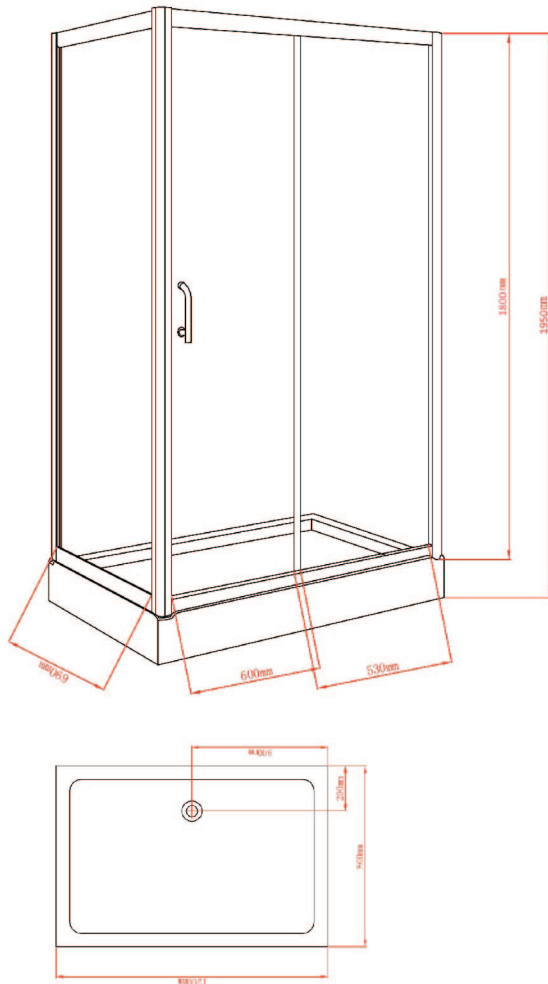

RAS - 205 FS

RAS - 205 FS | SIZE: 1200 X 900 X 2150

- Multifunction shower enclosure
- Steam bath with electronic control
- Hydro massage jets: 8 No.
- Rain shower
- Hot and cold mixer
- 3 Flow hand shower with flexible tube
- Ceiling light
- CD competable FM Radio with speaker
- Exhaust fan
- Hand free telephonic reciever
- Foot massage
- Ozone sterlizer

RAS - 206 FS

RAS - 206 FS | SIZE: 1050 X 1050 X 2160

- Ceiling light
- CD compatible FM Radio with speaker
- Exhaust fan
- Hand free telephonic receiver
- Foot massage
- Toiletary self
- Multifunction shower system
- Steam bath with feather touch digital control panel
- Hydro massage big jets: 4 No.
- Back massage jet : 4 No.
- Rain shower
- Hot and cold mixer
- 3 Flow hand shower with flexible tube

RAS - 207 FS

RAS - 207 FS | SIZE: 900 X 900 X 2160

- Multifunction shower system
- Steam bath with feather touch digital control panel
- Acupuncture massage jets: 8 No
- Rain shower
- Hot and cold mixer
- 3 Flow hand shower with flexible tube
- Ceiling light
- CD competable FM Radio with speaker
- Exhaust fan
- Hand free telephonic reciever
- Foot massage - Ozone sterlizer
- Toiletry self & vanity mirror

RAS - 211 BH

RAS - 211 BH | SIZE: 1000 X 800 X 1995

- Shower enclosure with tray - Square

RAS - 212 BH

RAS - 212 BH | SIZE: 1200 X 800 X 1995

- Shower enclosure with tray - Square

RAS - 213 BH

RAS - 213 BH | SIZE: 900 X 900 X 1995