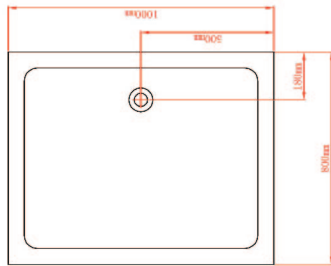

RAS - 205 FS

RAS - 205 FS | SIZE: 1200 X 900 X 2150

- Multifunction shower enclosure
- Steam bath with electronic control
- Hydro massage jets: 8 No.
- Rain shower
- Hot and cold mixer
- 3 Flow hand shower with flexible tube
- Ceiling light
- CD competable FM Radio with speaker
- Exhaust fan
- Hand free telephonic reciever
- Foot massage
- Ozone sterlizer

RAS - 206 FS

RAS - 206 FS | SIZE: 1050 X 1050 X 2160

- Ceiling light
- CD compatible FM Radio with speaker
- Exhaust fan
- Hand free telephonic receiver
- Foot massage
- Toiletary self
- Multifunction shower system
- Steam bath with feather touch digital control panel
- Hydro massage big jets: 4 No.
- Back massage jet : 4 No.
- Rain shower
- Hot and cold mixer
- 3 Flow hand shower with flexible tube

RAS - 207 FS

RAS - 207 FS | SIZE: 900 X 900 X 2160

- Multifunction shower system
- Steam bath with feather touch digital control panel
- Acupuncture massage jets: 8 No
- Rain shower
- Hot and cold mixer
- 3 Flow hand shower with flexible tube
- Ceiling light
- CD competable FM Radio with speaker
- Exhaust fan
- Hand free telephonic reciever
- Foot massage - Ozone sterlizer
- Toiletry self & vanity mirror

RAS - 211 BH

RAS - 211 BH | SIZE: 1000 X 800 X 1995

- Shower enclosure with tray - Square

RAS - 212 BH

RAS - 212 BH | SIZE: 1200 X 800 X 1995

- Shower enclosure with tray - Square

RAS - 213 BH

RAS - 213 BH | SIZE: 900 X 900 X 1995