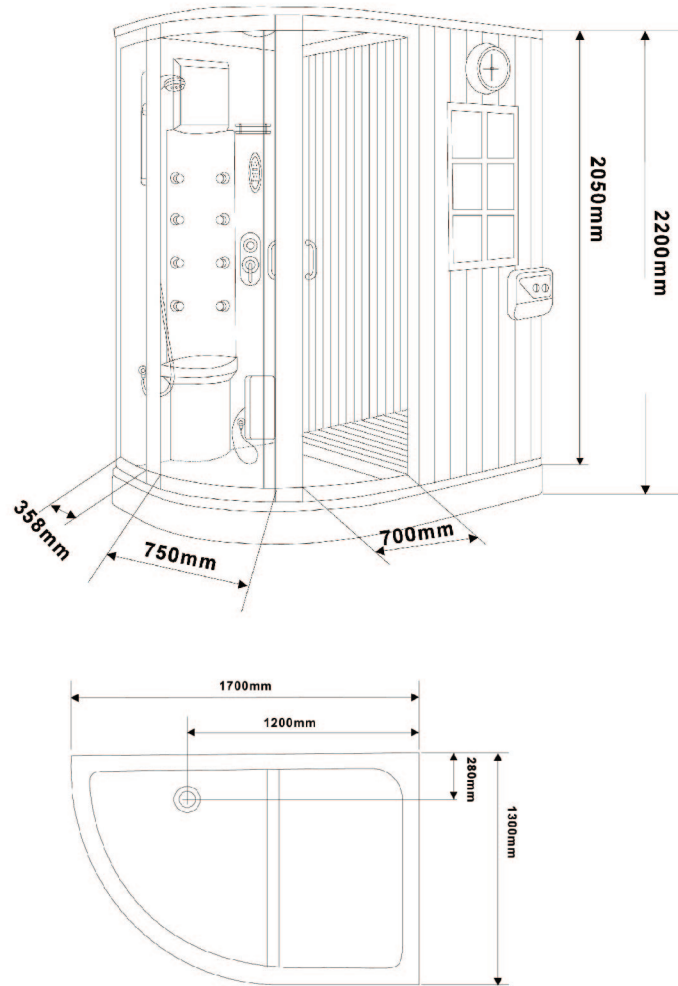

RAS - 204 BH

RAS - 204 BH | SIZE: 1700 X 1300 X 2200

- Multifunction shower system with Steam and Sauna Bath
- Back massage jet
- Rain shower
- Hot and cold mixer

- 3 Flow hand shower with sliding bar
- Dume light
- CD competable FM Radio with speaker

- Exhaust fan
- Hand free telephonic reciever
- Foot massage
- Ozone sterlizer

- Deodorant siphon
- Explosion proof lamp
- Sand glass, Wooden bucket
- Waterproof temprature