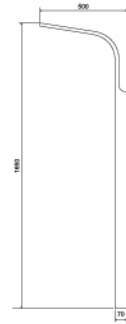

Size: 1600 x 210mm
Material: 304 stainless steel brush finish

- Brass Rain Shower
- SS Waterfall
- 6 No. of Adjustable brass body jet
- Sleek hand shower with flexible tube
- Brass double function spout
- Hot & Cold Mixer
- Separate control for 2-4 jet

RAS 103JM

Size: 1650 x 190mm
Material: 304 stainless steel brush finish

- Brass Rain Shower
- SS Waterfall
- 3 No. of Brass body jet
- Sleek hand shower with flexible tube
- Brass double function spout
- Hot & Cold Mixer

RAS 104JM

Size: 1650 x 220mm
Material: 304 stainless steel brush finish

- 2 No. of Rain Shower
- SS Waterfall
- 4 No. of Adjustable brushed body jet
- Sleek hand shower with flexible tube
- Brass double function spout
- Hot & Cold Mixer
- Separate control for 2-2 jet

RAS 105JM

SIZE: 1650 X 220 MM
MATERIAL: 304 Stainless Steel Brush Finish

- 2 No. of Rain Shower
- SS Waterfall
- 4 No. of Adjustable brushed body jet
- Sleek hand shower with flexible tube
- Brass double function spout
- Hot & Cold Mixer
- Separate control for 2-2 jet