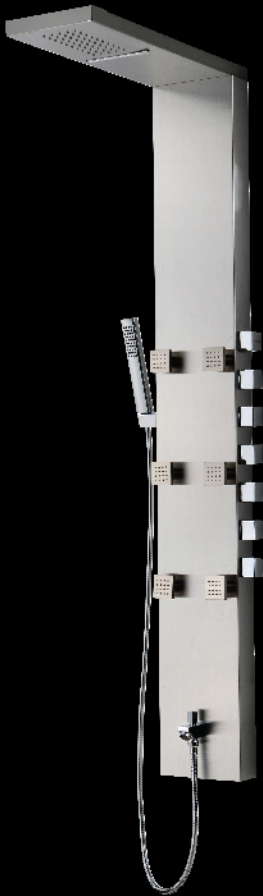

Size: 1600 x 210mm
Material: 304 stainless steel brush finish

- Brass Rain Shower
- SS Waterfall
- 6 No. of Adjustable brass body jet
- Sleek hand shower with flexible tube
- Brass double function spout
- Hot & Cold Mixer
- Separate control for 2-4 jet

RAS 103JM

Size: 1650 x 190mm
Material: 304 stainless steel brush finish

- Brass Rain Shower
- SS Waterfall
- 3 No. of Brass body jet
- Sleek hand shower with flexible tube
- Brass double function spout
- Hot & Cold Mixer

RAS 104JM

Size: 1650 x 220mm
Material: 304 stainless steel brush finish

- 2 No. of Rain Shower
- SS Waterfall
- 4 No. of Adjustable brushed body jet
- Sleek hand shower with flexible tube
- Brass double function spout
- Hot & Cold Mixer
- Separate control for 2-2 jet

RAS 105JM

SIZE: 1650 X 220 MM
MATERIAL: 304 Stainless Steel Brush Finish

- 2 No. of Rain Shower
- SS Waterfall
- 4 No. of Adjustable brushed body jet
- Sleek hand shower with flexible tube
- Brass double function spout
- Hot & Cold Mixer
- Separate control for 2-2 jet