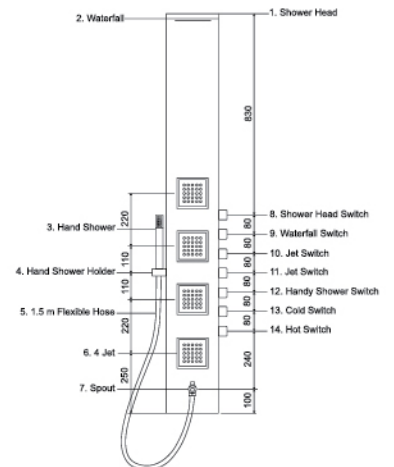

Size: 1600 x 210mm
Material: 304 stainless steel brush finish

- Brass Rain Shower
- SS Waterfall
- 6 No. of Adjustable brass body jet
- Sleek hand shower with flexible tube
- Brass double function spout
- Hot & Cold Mixer
- Separate control for 2-4 jet

RAS 103JM

Size: 1650 x 190mm
Material: 304 stainless steel brush finish

- Brass Rain Shower
- SS Waterfall
- 3 No. of Brass body jet
- Sleek hand shower with flexible tube
- Brass double function spout
- Hot & Cold Mixer

RAS 104JM

Size: 1650 x 220mm
Material: 304 stainless steel brush finish

- 2 No. of Rain Shower
- SS Waterfall
- 4 No. of Adjustable brushed body jet
- Sleek hand shower with flexible tube
- Brass double function spout
- Hot & Cold Mixer
- Separate control for 2-2 jet

RAS 105JM

SIZE: 1650 X 220 MM
MATERIAL: 304 Stainless Steel Brush Finish

- 2 No. of Rain Shower
- SS Waterfall
- 4 No. of Adjustable brushed body jet
- Sleek hand shower with flexible tube
- Brass double function spout
- Hot & Cold Mixer
- Separate control for 2-2 jet