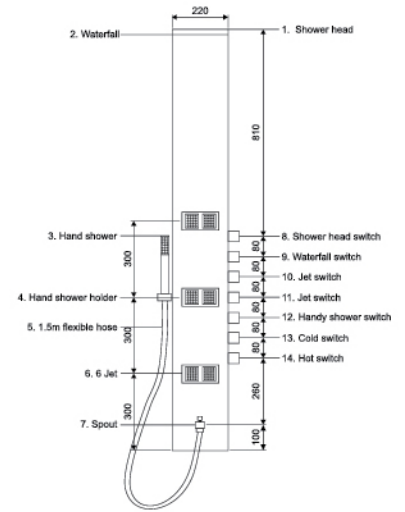

-SS 50 Nozzle Rain Shower

-SS Waterfall

-Brushed Brass Jets: 6 No.

-Sleek hand shower with flexible tube

-Brass double function spout

-Hot & Cold Mixer

-Separate control for 2-4 jet

RAS 102JM

Size: 1600 x 210mm
Material: 304 stainless steel brush finish

- Brass Rain Shower
- SS Waterfall
- 6 No. of Adjustable brass body jet
- Sleek hand shower with flexible tube
- Brass double function spout
- Hot & Cold Mixer
- Separate control for 2-4 jet

RAS 103JM

Size: 1650 x 190mm
Material: 304 stainless steel brush finish

- Brass Rain Shower
- SS Waterfall
- 3 No. of Brass body jet
- Sleek hand shower with flexible tube
- Brass double function spout
- Hot & Cold Mixer

RAS 104JM

Size: 1650 x 220mm
Material: 304 stainless steel brush finish

- 2 No. of Rain Shower
- SS Waterfall
- 4 No. of Adjustable brushed body jet
- Sleek hand shower with flexible tube
- Brass double function spout
- Hot & Cold Mixer
- Separate control for 2-2 jet