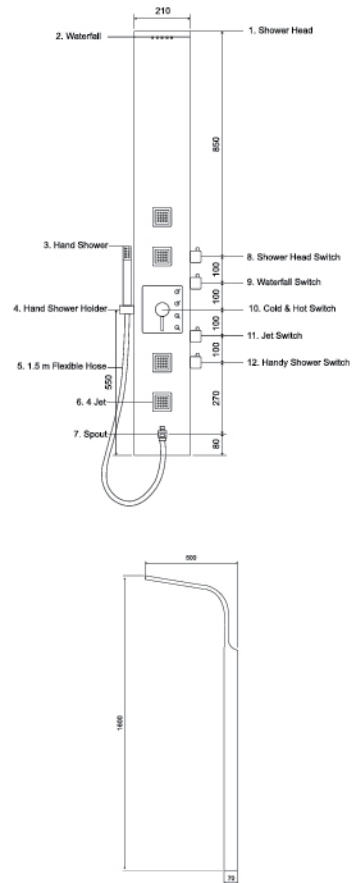

RAS 105JM

SIZE: 1650 X 220 MM
MATERIAL: 304 Stainless Steel Brush Finish

- 2 No. of Rain Shower
- SS Waterfall
- 4 No. of Adjustable brushed body jet
- Sleek hand shower with flexible tube
- Brass double function spout
- Hot & Cold Mixer
- Separate control for 2-2 jet

RAS 106JM

SIZE: 1500 X 200 MM
 MATERIAL: 304 Stainless Steel Brush Finish

- SS 50 Nozzle Rain Shower
- SS Waterfall
- Brushed Brass Jets: 6 No.
- Sleek hand shower with flexible tube
- Brass double function spout
- Hot & Cold Mixer
- Separate control for 2-4 jet

RAS 107JM

SIZE: 1600 X 210 MM
 MATERIAL: 304 Stainless Steel Brush Finish

- 50 Nozzle SS Rain Shower
- SS Waterfall
- 4 No. of body jet
- Sleek hand shower with flexible tube
- Brass double function spout
- Hot & Cold Mixer

RAS 108JM

SIZE: 1600 X 200 MM
 MATERIAL: 304 Stainless Steel Brush Finish

- 50 Nozzle Rain Shower
- SS Waterfall
- 2 No. of Adjustable big body jet with 50 nozzle each
- Sleek hand shower with flexible tube
- Brass double function spout
- Hot & Cold Mixer