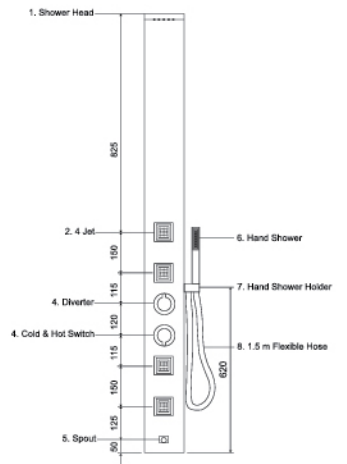

RAS 108JM

SIZE: 1600 X 200 MM
 MATERIAL: 304 Stainless Steel Brush Finish

- 50 Nozzle Rain Shower
- SS Waterfall
- 2 No. of Adjustable big body jet with 50 nozzle each
- Sleek hand shower with flexible tube
- Brass double function spout
- Hot & Cold Mixer

RAS 109JM

SIZE: 1500 X 200 MM
 MATERIAL: 304 Stainless Steel Brush Finish

- Square Rain Shower
- 6 No. of Adjustable body jet
- Sleek hand shower with flexible tube
- Brass double function spout
- Hot & Cold Mixer

RAS 110JM

SIZE: 1500 X 150 MM
 MATERIAL: 304 Stainless Steel Brush Finish

- 50 Nozzle Rain Shower
- SS Waterfall
- 8 No. of Adjustable body jet
- Sleek hand shower with flexible tube
- Brass double function spout
- Hot & Cold Mixer

RAS 111JM

SIZE: 1500 X 150 MM
 MATERIAL: 5052 Alluminium silver Finish

- 50 Nozzle Rain Shower
- 4 No. of Adjustable body jet
- Sleek hand shower with flexible tube
- Brass double function spout
- Hot & Cold Mixer