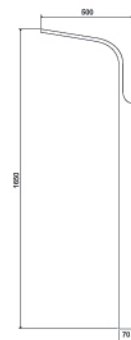

Size: 1600 x 210mm
Material: 304 stainless steel brush finish

- Brass Rain Shower
- SS Waterfall
- 6 No. of Adjustable brass body jet
- Sleek hand shower with flexible tube
- Brass double function spout
- Hot & Cold Mixer
- Separate control for 2-4 jet

RAS 103JM

Size: 1650 x 190mm
Material: 304 stainless steel brush finish

- Brass Rain Shower
- SS Waterfall
- 3 No. of Brass body jet
- Sleek hand shower with flexible tube
- Brass double function spout
- Hot & Cold Mixer

RAS 104JM

Size: 1650 x 220mm
Material: 304 stainless steel brush finish

- 2 No. of Rain Shower
- SS Waterfall
- 4 No. of Adjustable brushed body jet
- Sleek hand shower with flexible tube
- Brass double function spout
- Hot & Cold Mixer
- Separate control for 2-2 jet

RAS 105JM

SIZE: 1650 X 220 MM
MATERIAL: 304 Stainless Steel Brush Finish

- 2 No. of Rain Shower
- SS Waterfall
- 4 No. of Adjustable brushed body jet
- Sleek hand shower with flexible tube
- Brass double function spout
- Hot & Cold Mixer
- Separate control for 2-2 jet