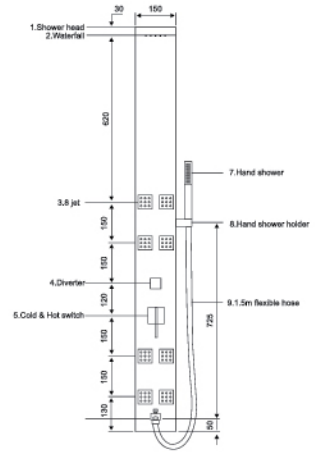

RAS 108JM

SIZE: 1600 X 200 MM
 MATERIAL: 304 Stainless Steel Brush Finish

- 50 Nozzle Rain Shower
- SS Waterfall
- 2 No. of Adjustable big body jet with 50 nozzle each
- Sleek hand shower with flexible tube
- Brass double function spout
- Hot & Cold Mixer

RAS 109JM

SIZE: 1500 X 200 MM
 MATERIAL: 304 Stainless Steel Brush Finish

- Square Rain Shower
- 6 No. of Adjustable body jet
- Sleek hand shower with flexible tube
- Brass double function spout
- Hot & Cold Mixer

RAS 110JM

SIZE: 1500 X 150 MM
 MATERIAL: 304 Stainless Steel Brush Finish

- 50 Nozzle Rain Shower
- SS Waterfall
- 8 No. of Adjustable body jet
- Sleek hand shower with flexible tube
- Brass double function spout
- Hot & Cold Mixer

RAS 111JM

SIZE: 1500 X 150 MM
 MATERIAL: 5052 Alluminium silver Finish

- 50 Nozzle Rain Shower
- 4 No. of Adjustable body jet
- Sleek hand shower with flexible tube
- Brass double function spout
- Hot & Cold Mixer