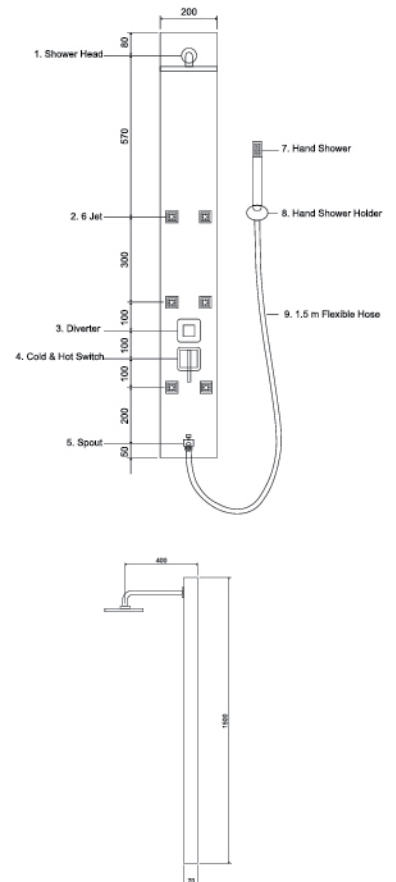

RAS 107JM

SIZE: 1600 X 210 MM
 MATERIAL: 304 Stainless Steel Brush Finish

- 50 Nozzle SS Rain Shower
- SS Waterfall
- 4 No. of body jet
- Sleek hand shower with flexible tube
- Brass double function spout
- Hot & Cold Mixer

RAS 108JM

SIZE: 1600 X 200 MM
 MATERIAL: 304 Stainless Steel Brush Finish

- 50 Nozzle Rain Shower
- SS Waterfall
- 2 No. of Adjustable big body jet with 50 nozzle each
- Sleek hand shower with flexible tube
- Brass double function spout
- Hot & Cold Mixer

RAS 109JM

SIZE: 1500 X 200 MM
 MATERIAL: 304 Stainless Steel Brush Finish

- Square Rain Shower
- 6 No. of Adjustable body jet
- Sleek hand shower with flexible tube
- Brass double function spout
- Hot & Cold Mixer

RAS 110JM

SIZE: 1500 X 150 MM
 MATERIAL: 304 Stainless Steel Brush Finish

- 50 Nozzle Rain Shower
- SS Waterfall
- 8 No. of Adjustable body jet
- Sleek hand shower with flexible tube
- Brass double function spout
- Hot & Cold Mixer