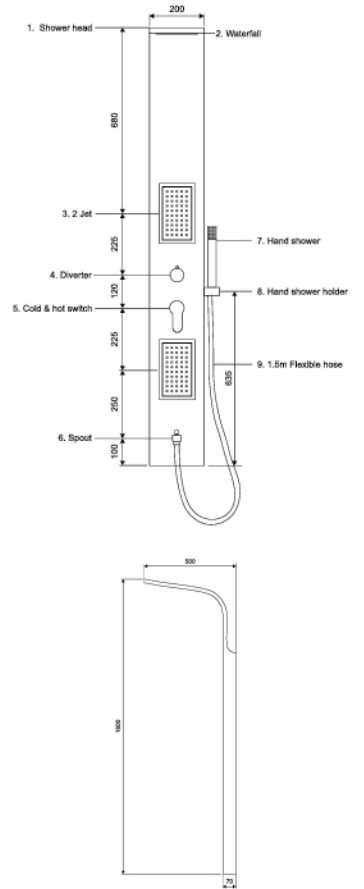

RAS 106JM

SIZE: 1500 X 200 MM
 MATERIAL: 304 Stainless Steel Brush Finish

- SS 50 Nozzle Rain Shower
- SS Waterfall
- Brushed Brass Jets: 6 No.
- Sleek hand shower with flexible tube
- Brass double function spout
- Hot & Cold Mixer
- Separate control for 2-4 jet

RAS 107JM

SIZE: 1600 X 210 MM
 MATERIAL: 304 Stainless Steel Brush Finish

- 50 Nozzle SS Rain Shower
- SS Waterfall
- 4 No. of body jet
- Sleek hand shower with flexible tube
- Brass double function spout
- Hot & Cold Mixer

RAS 108JM

SIZE: 1600 X 200 MM
 MATERIAL: 304 Stainless Steel Brush Finish

- 50 Nozzle Rain Shower
- SS Waterfall
- 2 No. of Adjustable big body jet with 50 nozzle each
- Sleek hand shower with flexible tube
- Brass double function spout
- Hot & Cold Mixer

RAS 109JM

SIZE: 1500 X 200 MM
 MATERIAL: 304 Stainless Steel Brush Finish

- Square Rain Shower
- 6 No. of Adjustable body jet
- Sleek hand shower with flexible tube
- Brass double function spout
- Hot & Cold Mixer