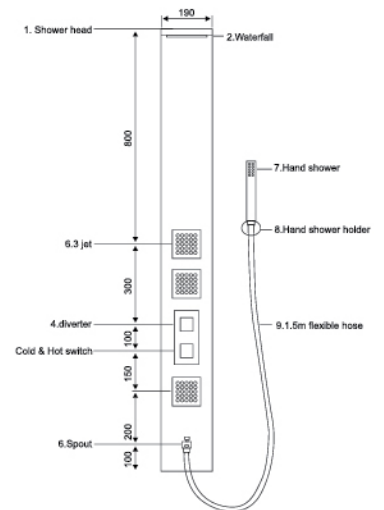

Size: 1600 x 210mm
Material: 304 stainless steel brush finish

- Brass Rain Shower
- SS Waterfall
- 6 No. of Adjustable brass body jet
- Sleek hand shower with flexible tube
- Brass double function spout
- Hot & Cold Mixer
- Separate control for 2-4 jet

RAS 103JM

Size: 1650 x 190mm
Material: 304 stainless steel brush finish

- Brass Rain Shower
- SS Waterfall
- 3 No. of Brass body jet
- Sleek hand shower with flexible tube
- Brass double function spout
- Hot & Cold Mixer

RAS 104JM

Size: 1650 x 220mm
Material: 304 stainless steel brush finish

- 2 No. of Rain Shower
- SS Waterfall
- 4 No. of Adjustable brushed body jet
- Sleek hand shower with flexible tube
- Brass double function spout
- Hot & Cold Mixer
- Separate control for 2-2 jet

RAS 105JM

SIZE: 1650 X 220 MM
MATERIAL: 304 Stainless Steel Brush Finish

- 2 No. of Rain Shower
- SS Waterfall
- 4 No. of Adjustable brushed body jet
- Sleek hand shower with flexible tube
- Brass double function spout
- Hot & Cold Mixer
- Separate control for 2-2 jet