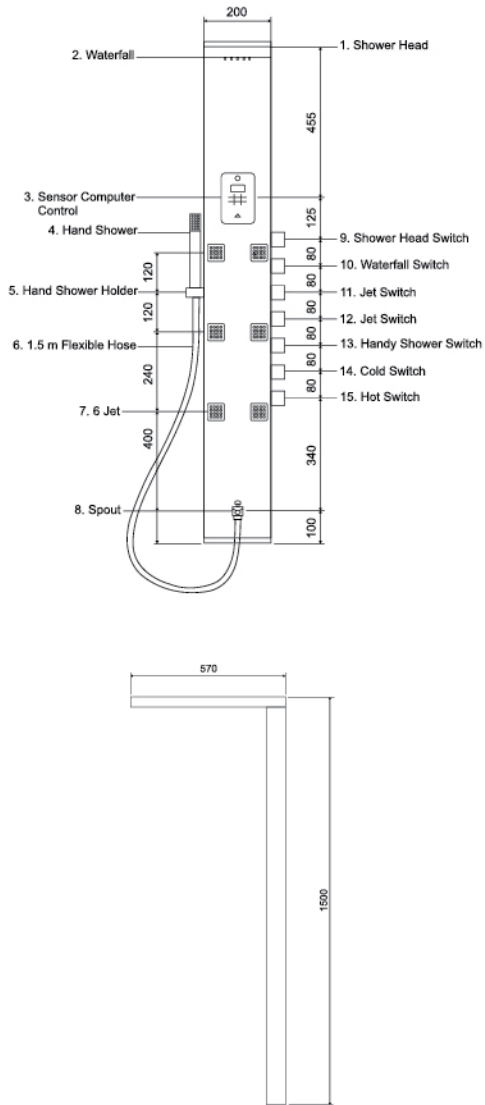

RAS DELTA™

THE NEW DIMENSION

RAS 101JM

SIZE: 1500 X 200MM

MATERIAL: 304 Stainless Steel Brush Finish

-FM Radio

-LED Light: 2 No.

-Black sensor control panel

Size: 1600 x 210mm
Material: 304 stainless steel brush finish

- Brass Rain Shower
- SS Waterfall
- 6 No. of Adjustable brass body jet
- Sleek hand shower with flexible tube
- Brass double function spout
- Hot & Cold Mixer
- Separate control for 2-4 jet

RAS 104JM

Size: 1650 x 220mm
Material: 304 stainless steel brush finish

- 2 No. of Rain Shower
- SS Waterfall
- 4 No. of Adjustable brushed body jet
- Sleek hand shower with flexible tube
- Brass double function spout
- Hot & Cold Mixer
- Separate control for 2-2 jet

RAS 109JM

SIZE: 1500 X 200 MM
 MATERIAL: 304 Stainless Steel Brush Finish

- Square Rain Shower
- 6 No. of Adjustable body jet
- Sleek hand shower with flexible tube
- Brass double function spout
- Hot & Cold Mixer