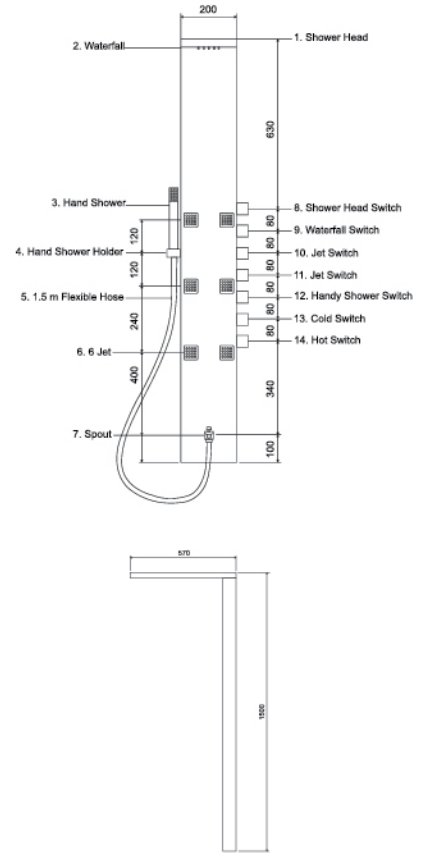

Size: 1600 x 210mm
Material: 304 stainless steel brush finish

- Brass Rain Shower
- SS Waterfall
- 6 No. of Adjustable brass body jet
- Sleek hand shower with flexible tube
- Brass double function spout
- Hot & Cold Mixer
- Separate control for 2-4 jet

RAS 104JM

Size: 1650 x 220mm
Material: 304 stainless steel brush finish

- 2 No. of Rain Shower
- SS Waterfall
- 4 No. of Adjustable brushed body jet
- Sleek hand shower with flexible tube
- Brass double function spout
- Hot & Cold Mixer
- Separate control for 2-2 jet

RAS 105JM

SIZE: 1650 X 220 MM
MATERIAL: 304 Stainless Steel Brush Finish

- 2 No. of Rain Shower
- SS Waterfall
- 4 No. of Adjustable brushed body jet
- Sleek hand shower with flexible tube
- Brass double function spout
- Hot & Cold Mixer
- Separate control for 2-2 jet

RAS 106JM

SIZE: 1500 X 200 MM
 MATERIAL: 304 Stainless Steel Brush Finish

- SS 50 Nozzle Rain Shower
- SS Waterfall
- Brushed Brass Jets: 6 No.
- Sleek hand shower with flexible tube
- Brass double function spout
- Hot & Cold Mixer
- Separate control for 2-4 jet