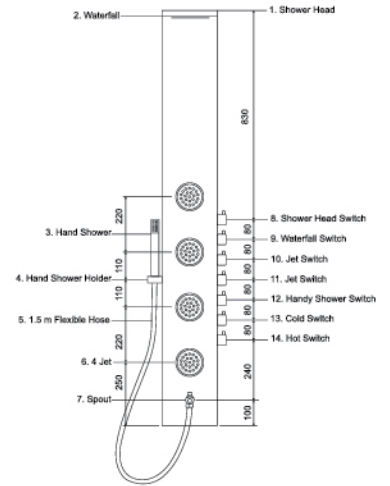

Size: 1600 x 210mm
Material: 304 stainless steel brush finish

- Brass Rain Shower
- SS Waterfall
- 6 No. of Adjustable brass body jet
- Sleek hand shower with flexible tube
- Brass double function spout
- Hot & Cold Mixer
- Separate control for 2-4 jet

RAS 103JM

Size: 1650 x 190mm
Material: 304 stainless steel brush finish

- Brass Rain Shower
- SS Waterfall
- 3 No. of Brass body jet
- Sleek hand shower with flexible tube
- Brass double function spout
- Hot & Cold Mixer

RAS 104JM

Size: 1650 x 220mm
Material: 304 stainless steel brush finish

- 2 No. of Rain Shower
- SS Waterfall
- 4 No. of Adjustable brushed body jet
- Sleek hand shower with flexible tube
- Brass double function spout
- Hot & Cold Mixer
- Separate control for 2-2 jet

RAS 105JM

SIZE: 1650 X 220 MM
MATERIAL: 304 Stainless Steel Brush Finish

- 2 No. of Rain Shower
- SS Waterfall
- 4 No. of Adjustable brushed body jet
- Sleek hand shower with flexible tube
- Brass double function spout
- Hot & Cold Mixer
- Separate control for 2-2 jet